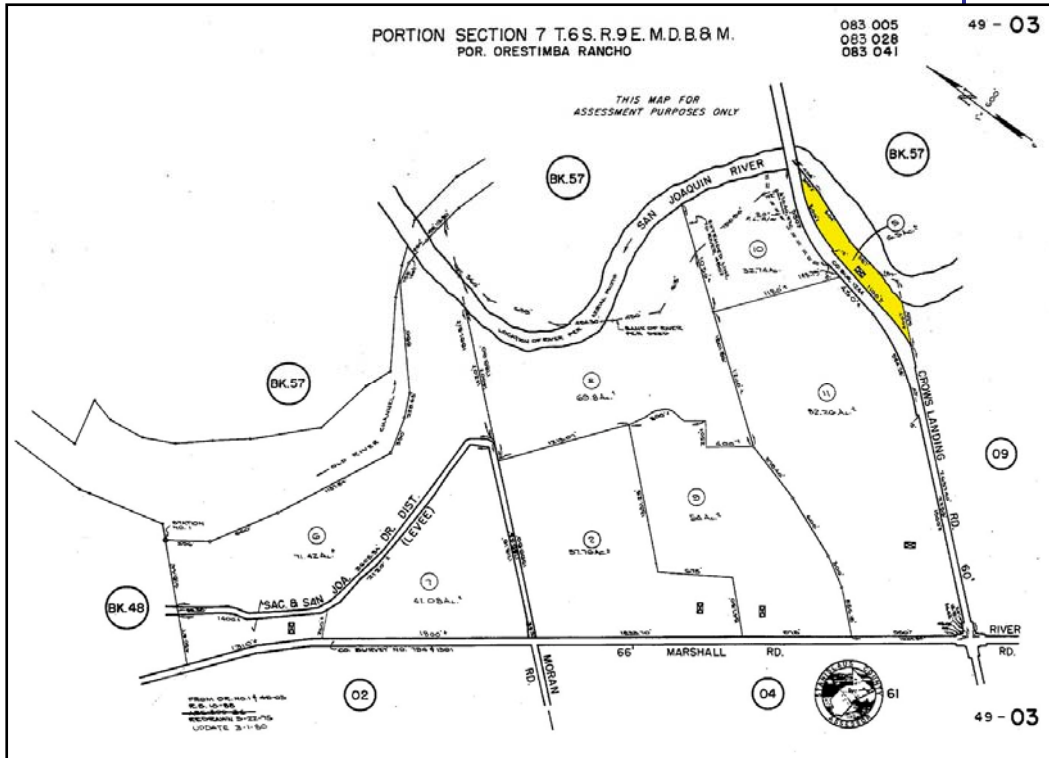

RV PARK FOR SALE

FOR SALE

Parcel Number 049-003-005

**14200 Crows Landing Road,
Crows Landing, CA 95313**

14200 Crows Landing Road, Crows Landing, CA 95313

14200 Crows Landing Road, Crowslanding, CA 95313

1101 Sylvan Ave., Suite A25
Modesto, CA 95350
209-529-9610 209-521-4289 (fax)
License #01460663