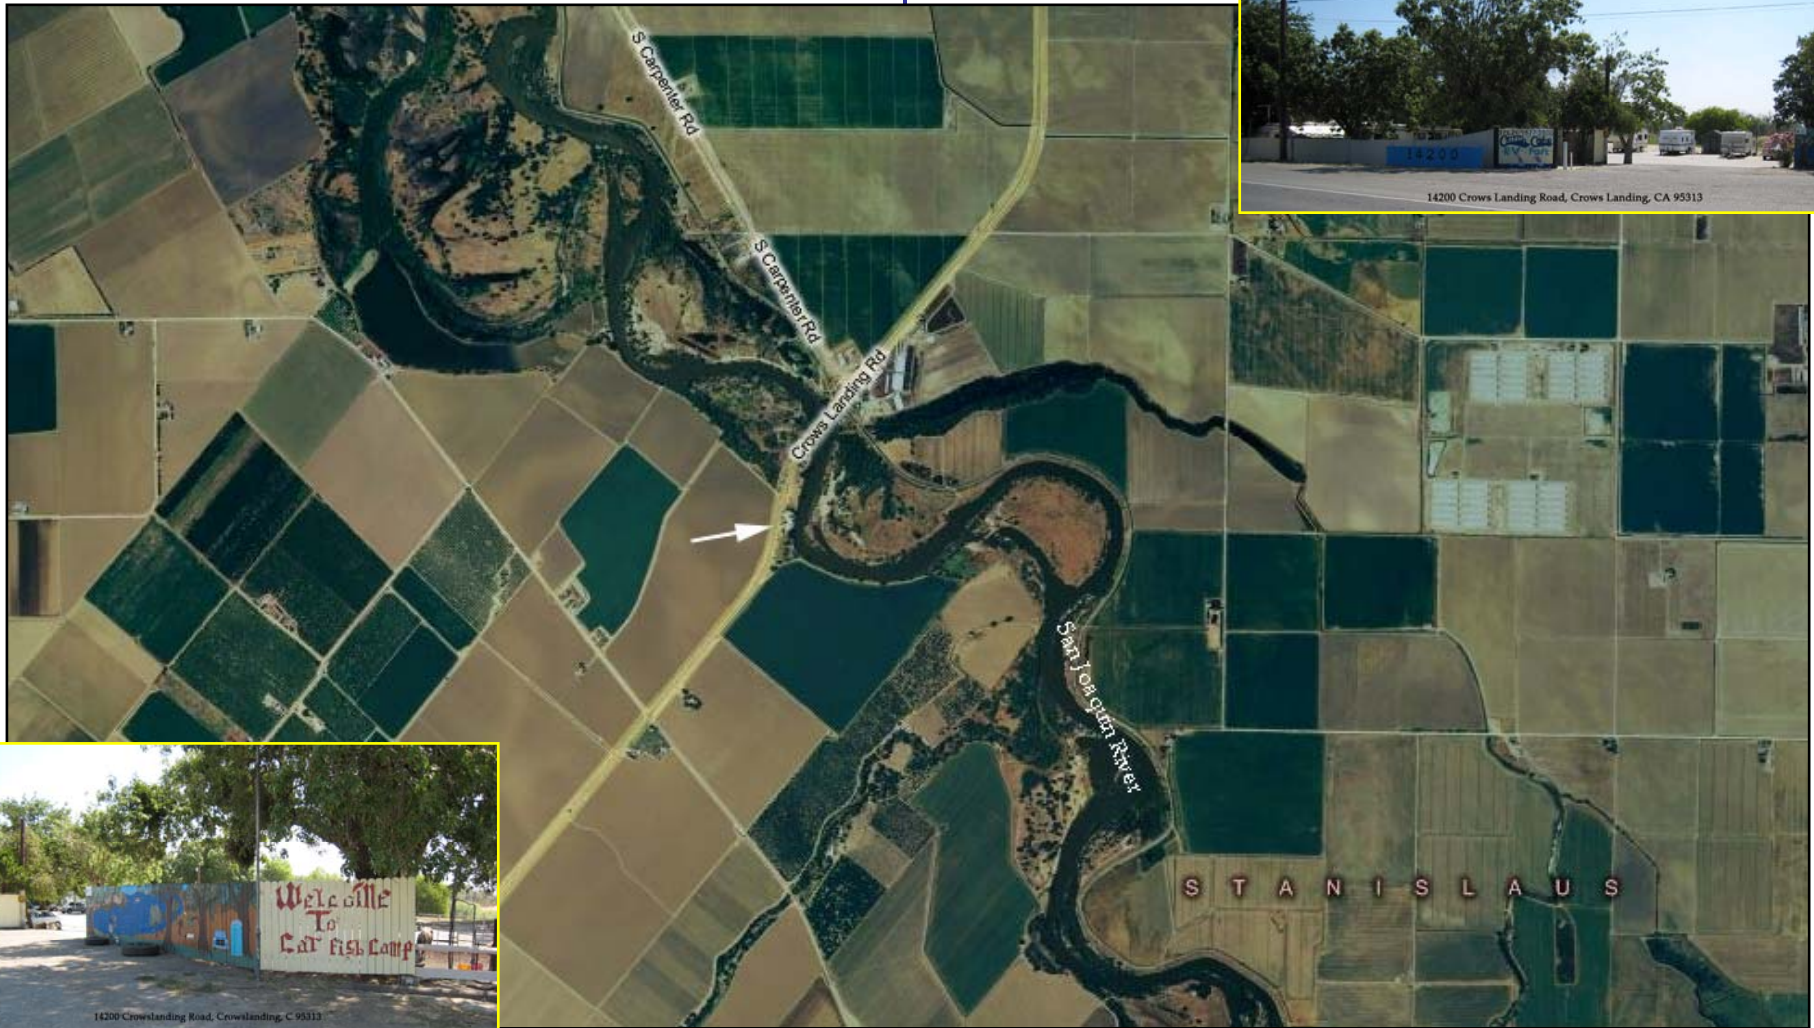

# RV PARK FOR SALE

14200 Crows Landing Road,  
Crows Landing, CA 95313

1101 Sylvan Ave., Suite A25  
Modesto, CA 95350  
209-529-9610 209-521-4289 (fax)  
License #01460663

An Independently Owned and Operated Member of The Prudential Real Estate Affiliates, Inc.