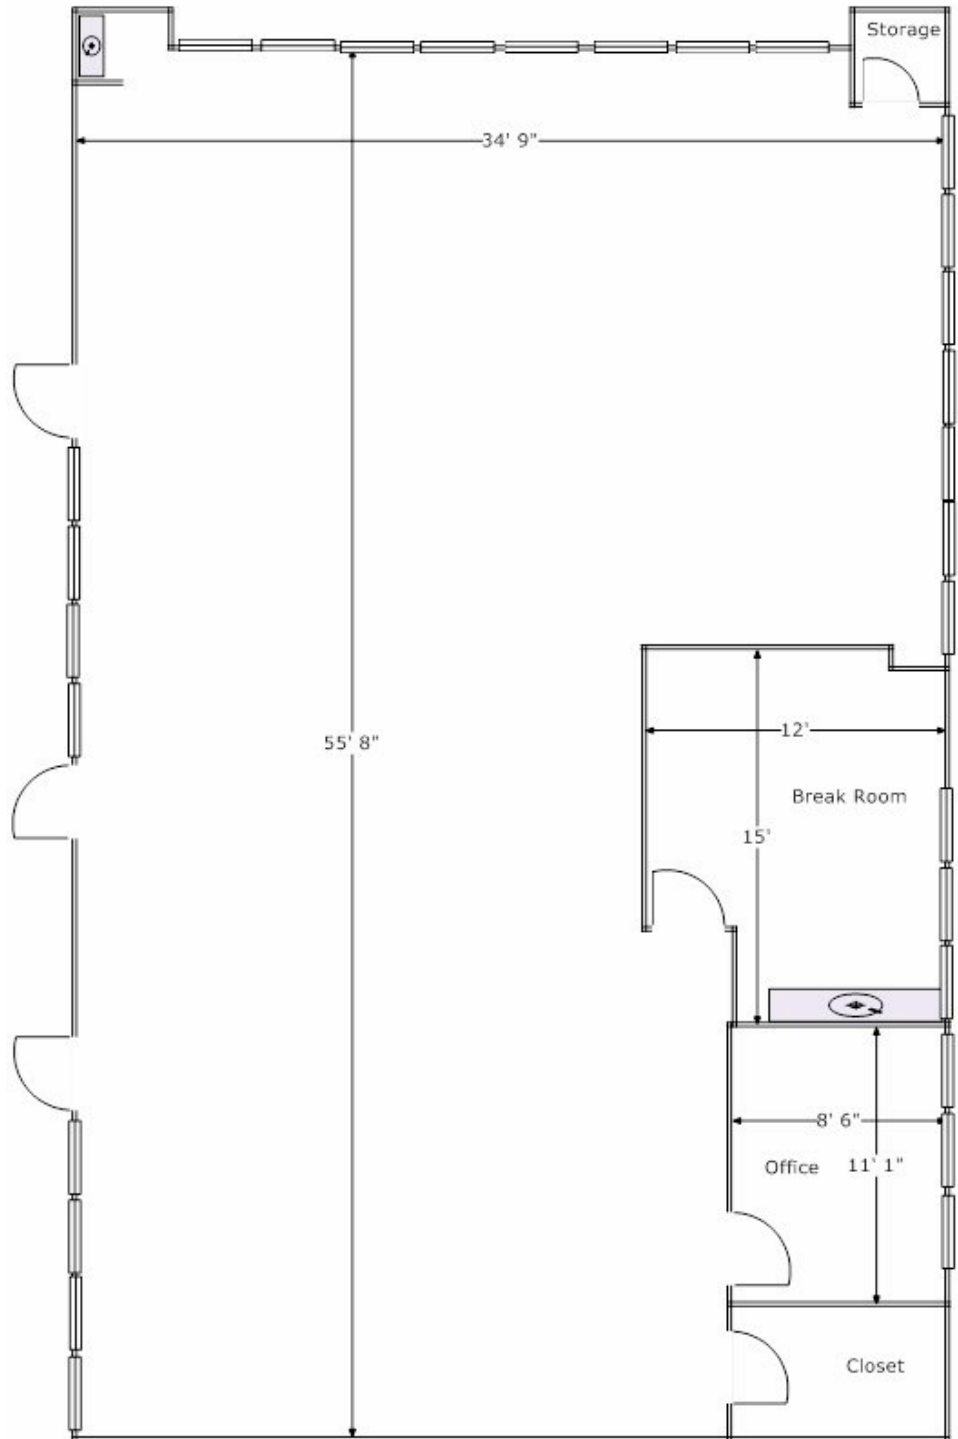

Ron Roaks
209-758-3147
rroaks@prucommercialre.com
Lic. #01263213

Sylvan Office Park
1101 Sylvan Ave., Suite C-210
Modesto, CA 95350

2,062 Rentable Square Feet

Measurements are approximate, are interior sizes only, and are not to be used for calculation of rentable square footage. Not to scale.